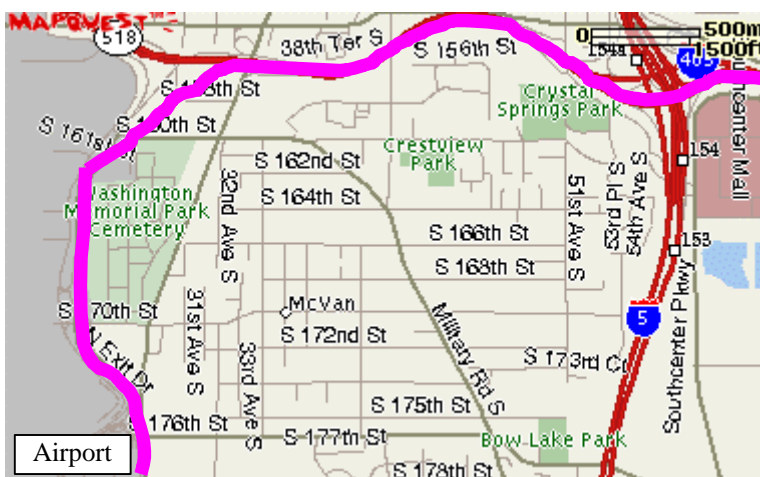

JX Crystals Inc.
1105 12th Ave. NW, #A2
Issaquah, WA 98027
425-392-5237

**Directions from
SeaTac Airport:**

- 1) From the airport, follow signs to “all freeways”; take I-405 North for 11 miles and go right on I-90 East.
- 2) Stay on I-90 East for 6 miles from the I-405 interchange, to Exit 15, labeled Route 90, the Issaquah-Renton Road.
- 3) Go right at the end of the off-ramp, on Route 90.
- 4) Go 100 yards to the first traffic light at Gilman Blvd., turn left.
- 5) Go 300 yards to the first traffic light at 12th Ave NW, turn right.
- 6) Go 300 yards, through one light, and turn right into the Cascade Business Park
- 7) After turning into Cascade Business Park, take an immediate right turn and park.

Airport to I-405 North map

Issaquah map