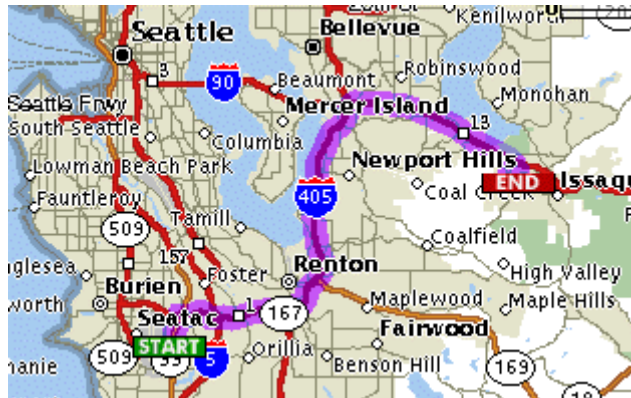

JX Crystals Inc.
1105 12th Ave. NW, #A2
Issaquah, WA 98027
425-392-5237

**Directions from
SeaTac Airport:**

- 1) From the airport, follow signs to “all freeways”; take I-405 North for 11 miles and go right on I-90 East.
- 2) Stay on I-90 East for 6 miles from the I-405 interchange, to Exit 15, labeled Route 90, the Issaquah-Renton Road.
- 3) Go right at the end of the off-ramp, on Route 90.
- 4) Go 100 yards to the first traffic light at Gilman Blvd., turn left.
- 5) Go 300 yards to the first traffic light at 12th Ave NW, turn right.
- 6) Go 300 yards, through one light, and turn right into the Cascade Business Park
- 7) After turning into Cascade Business Park, take an immediate right turn and park.

Airport to I-405 North map

Issaquah map